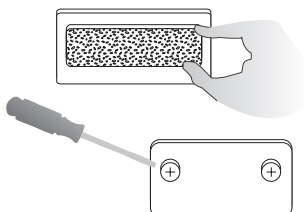

#### Tips:

- Use only new alkaline AA-Cell batteries with 1.5V rating.
- Do not mix old and new batteries. If batteries are not new, it may cause the light to malfunction.
- Install batteries with polarity in correct position.
- Light may activate when batteries are inserted. Simply take light into a dark room. Allow batteries to settle, then test activation.
- **If your light will not turn off, it means that it is time to replace the batteries.**

**NOTE: Light sensor only allows light to activate in darkness. We recommend you test in a dark room or closet.**

1. Remove mounting bracket from back of light. Remove battery door by turning 2 thumb screws counter clockwise.

2. Insert 4 Fresh AA alkaline batteries.

3. Close battery door and replace thumb screws.

4. Mount bracket to wall with double sided tape, holding for 10 seconds or install with 2 small screws. Note: This is a strong adhesive that may cause damage to mounting surface. Please consider your location before mounting.