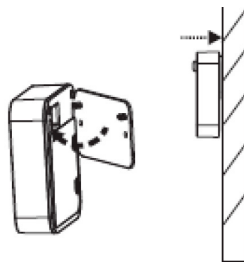

**NOTE: Light sensor only allows light to activate in darkness. We recommend you test in a dark room or closet.**

1. Remove mounting bracket from back of light. Remove battery door by turning 2 thumb screws counter clockwise.

2. Insert 4 Fresh AA alkaline batteries.

3. Close battery door and replace thumb screws.

4. Mount bracket to wall with double sided tape, holding for 10 seconds or install with 2 small screws. Note: This is a strong adhesive that may cause damage to mounting surface. Please consider your location before mounting.