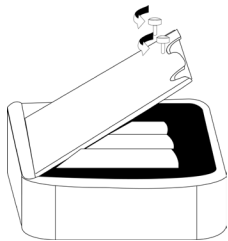

NOTE: Light sensor only allows light to activate in darkness. We recommend you test in a dark room or closet.

1. Remove mounting bracket from back of light. Remove battery door by turning 2 thumb screws counter clockwise.