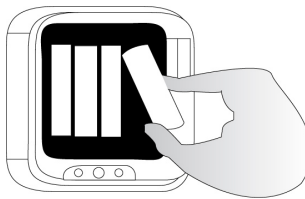

2. Insert 4 Fresh AA alkaline batteries.