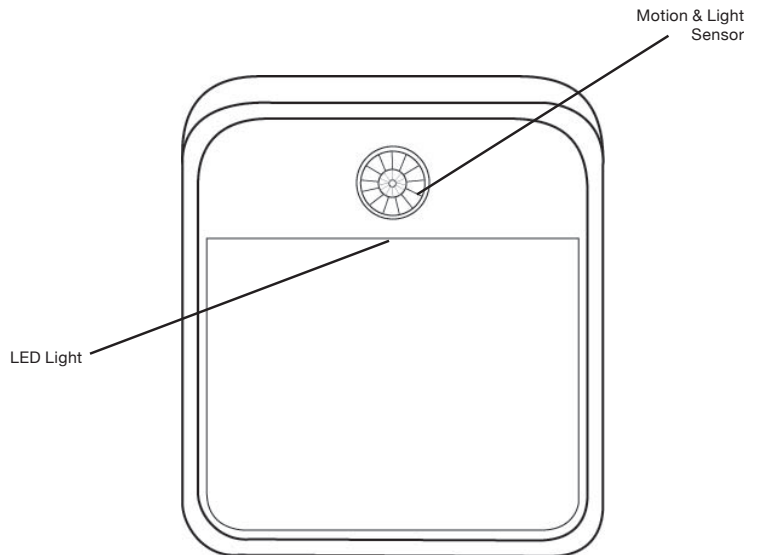

Thank you for purchasing the Mr. Beams™ Stick Anywhere Light. We are committed to eliminating darkness using the latest in Light-Emitting Diodes (LEDs). LEDs are the most efficient and durable light sources available. We are certain that your light will contribute to a safer environment and provide light where you need it at a very reasonable cost.

What is included per light:

- Wireless LED Stick Anywhere Light
- 2 Screws & Double Sided Tape
- Mounting Bracket

What you need to install:

- 1 Small Screwdriver
- 4 AA-Cell Alkaline Batteries (per light)

Stick Anywhere Light Features:

Motion/Light Sensor: Light instantly turns on when it detects motion from up to 15 feet away. The light sensor conserves battery life by preventing the light from activating in daylight.

Auto Shut-off: Stick Anywhere Light shuts off automatically after 30 seconds if no motion is detected.

Bright LED: 10 Lumens covers up to 10 sq ft.

Tips:

- Use only new alkaline AA-Cell batteries with 1.5V rating.
- Do not mix old and new batteries. If batteries are not new, it may cause the light to malfunction.
- Install batteries with polarity in correct position.
- Light may activate when batteries are inserted. Simply take light into a dark room. Allow batteries to settle, then test activation.
- **If your light will not turn off, it means that it is time to replace the batteries.**